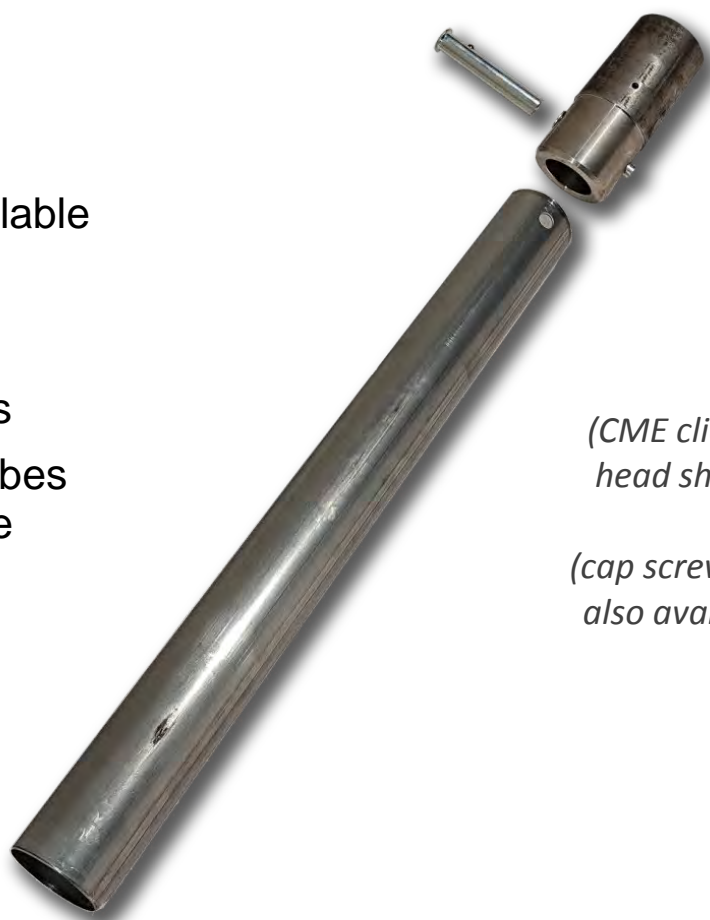

SHELBY TUBE SAMPLERS

- Diameters 2", 3", and 5"
- Galvanized or steel available
- Lengths 24", 30", or 36"
- Plastic or vinyl caps
- Sealing wax or soil seals
- Thick wall heavy-duty tubes and heads also available

(CME click pin head shown)

(cap screw head also available)

Call for special pricing on skid quantities - 180 tubes (15 boxes)

For more information, call 800-325-8827 or email productupdates@cmeco.com!

Plastic Caps

Soil Seal

Sealing Wax

Shelby Tube

CME Click Pin Head

Click Pin

Cap Screw Head

DEDICATION QUALITY KNOWLEDGE

CME is dedicated to providing the highest quality products and superior customer service, supported by the most experienced and knowledgeable sales staff in the industry.