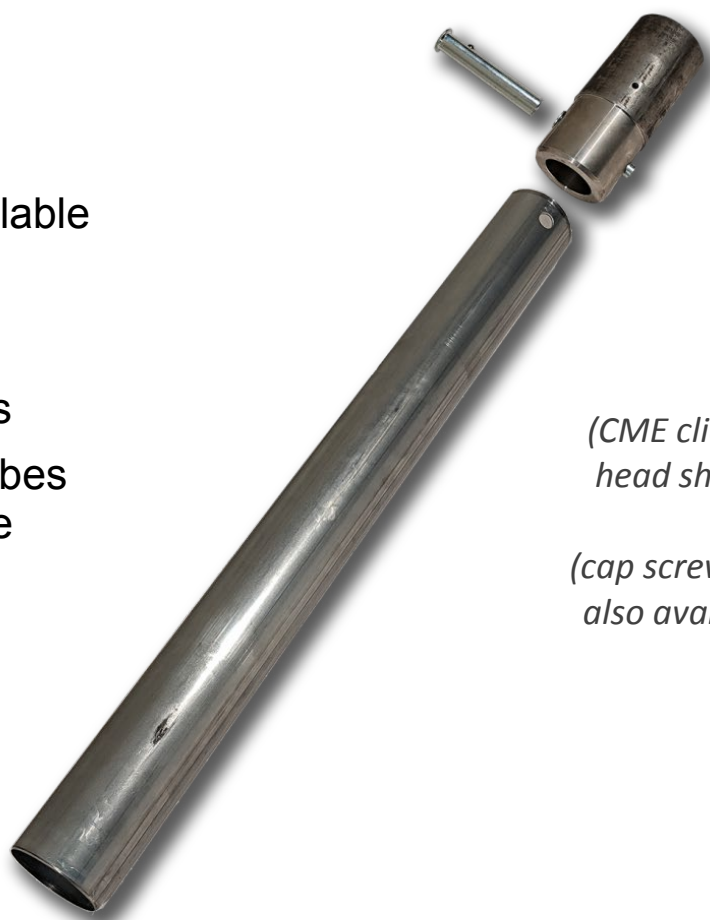

SHELBY TUBE SAMPLERS

- Diameters 2", 3", and 5"
- Galvanized or steel available
- Lengths 24", 30", or 36"
- Plastic or vinyl caps
- Sealing wax or soil seals
- Thick wall heavy-duty tubes and heads also available

(CME click pin head shown)

(cap screw head also available)

Call for special pricing on skid quantities - 180 tubes (15 boxes)

For more information, call 800-325-8827 or email productupdates@cmeco.com!

Plastic Caps

Soil Seal

Sealing Wax

Shelby Tube

CME Click Pin Head

Click Pin

Cap Screw Head

DEDICATION QUALITY KNOWLEDGE

CME is dedicated to providing the highest quality products and superior customer service, supported by the most experienced and knowledgeable sales staff in the industry.